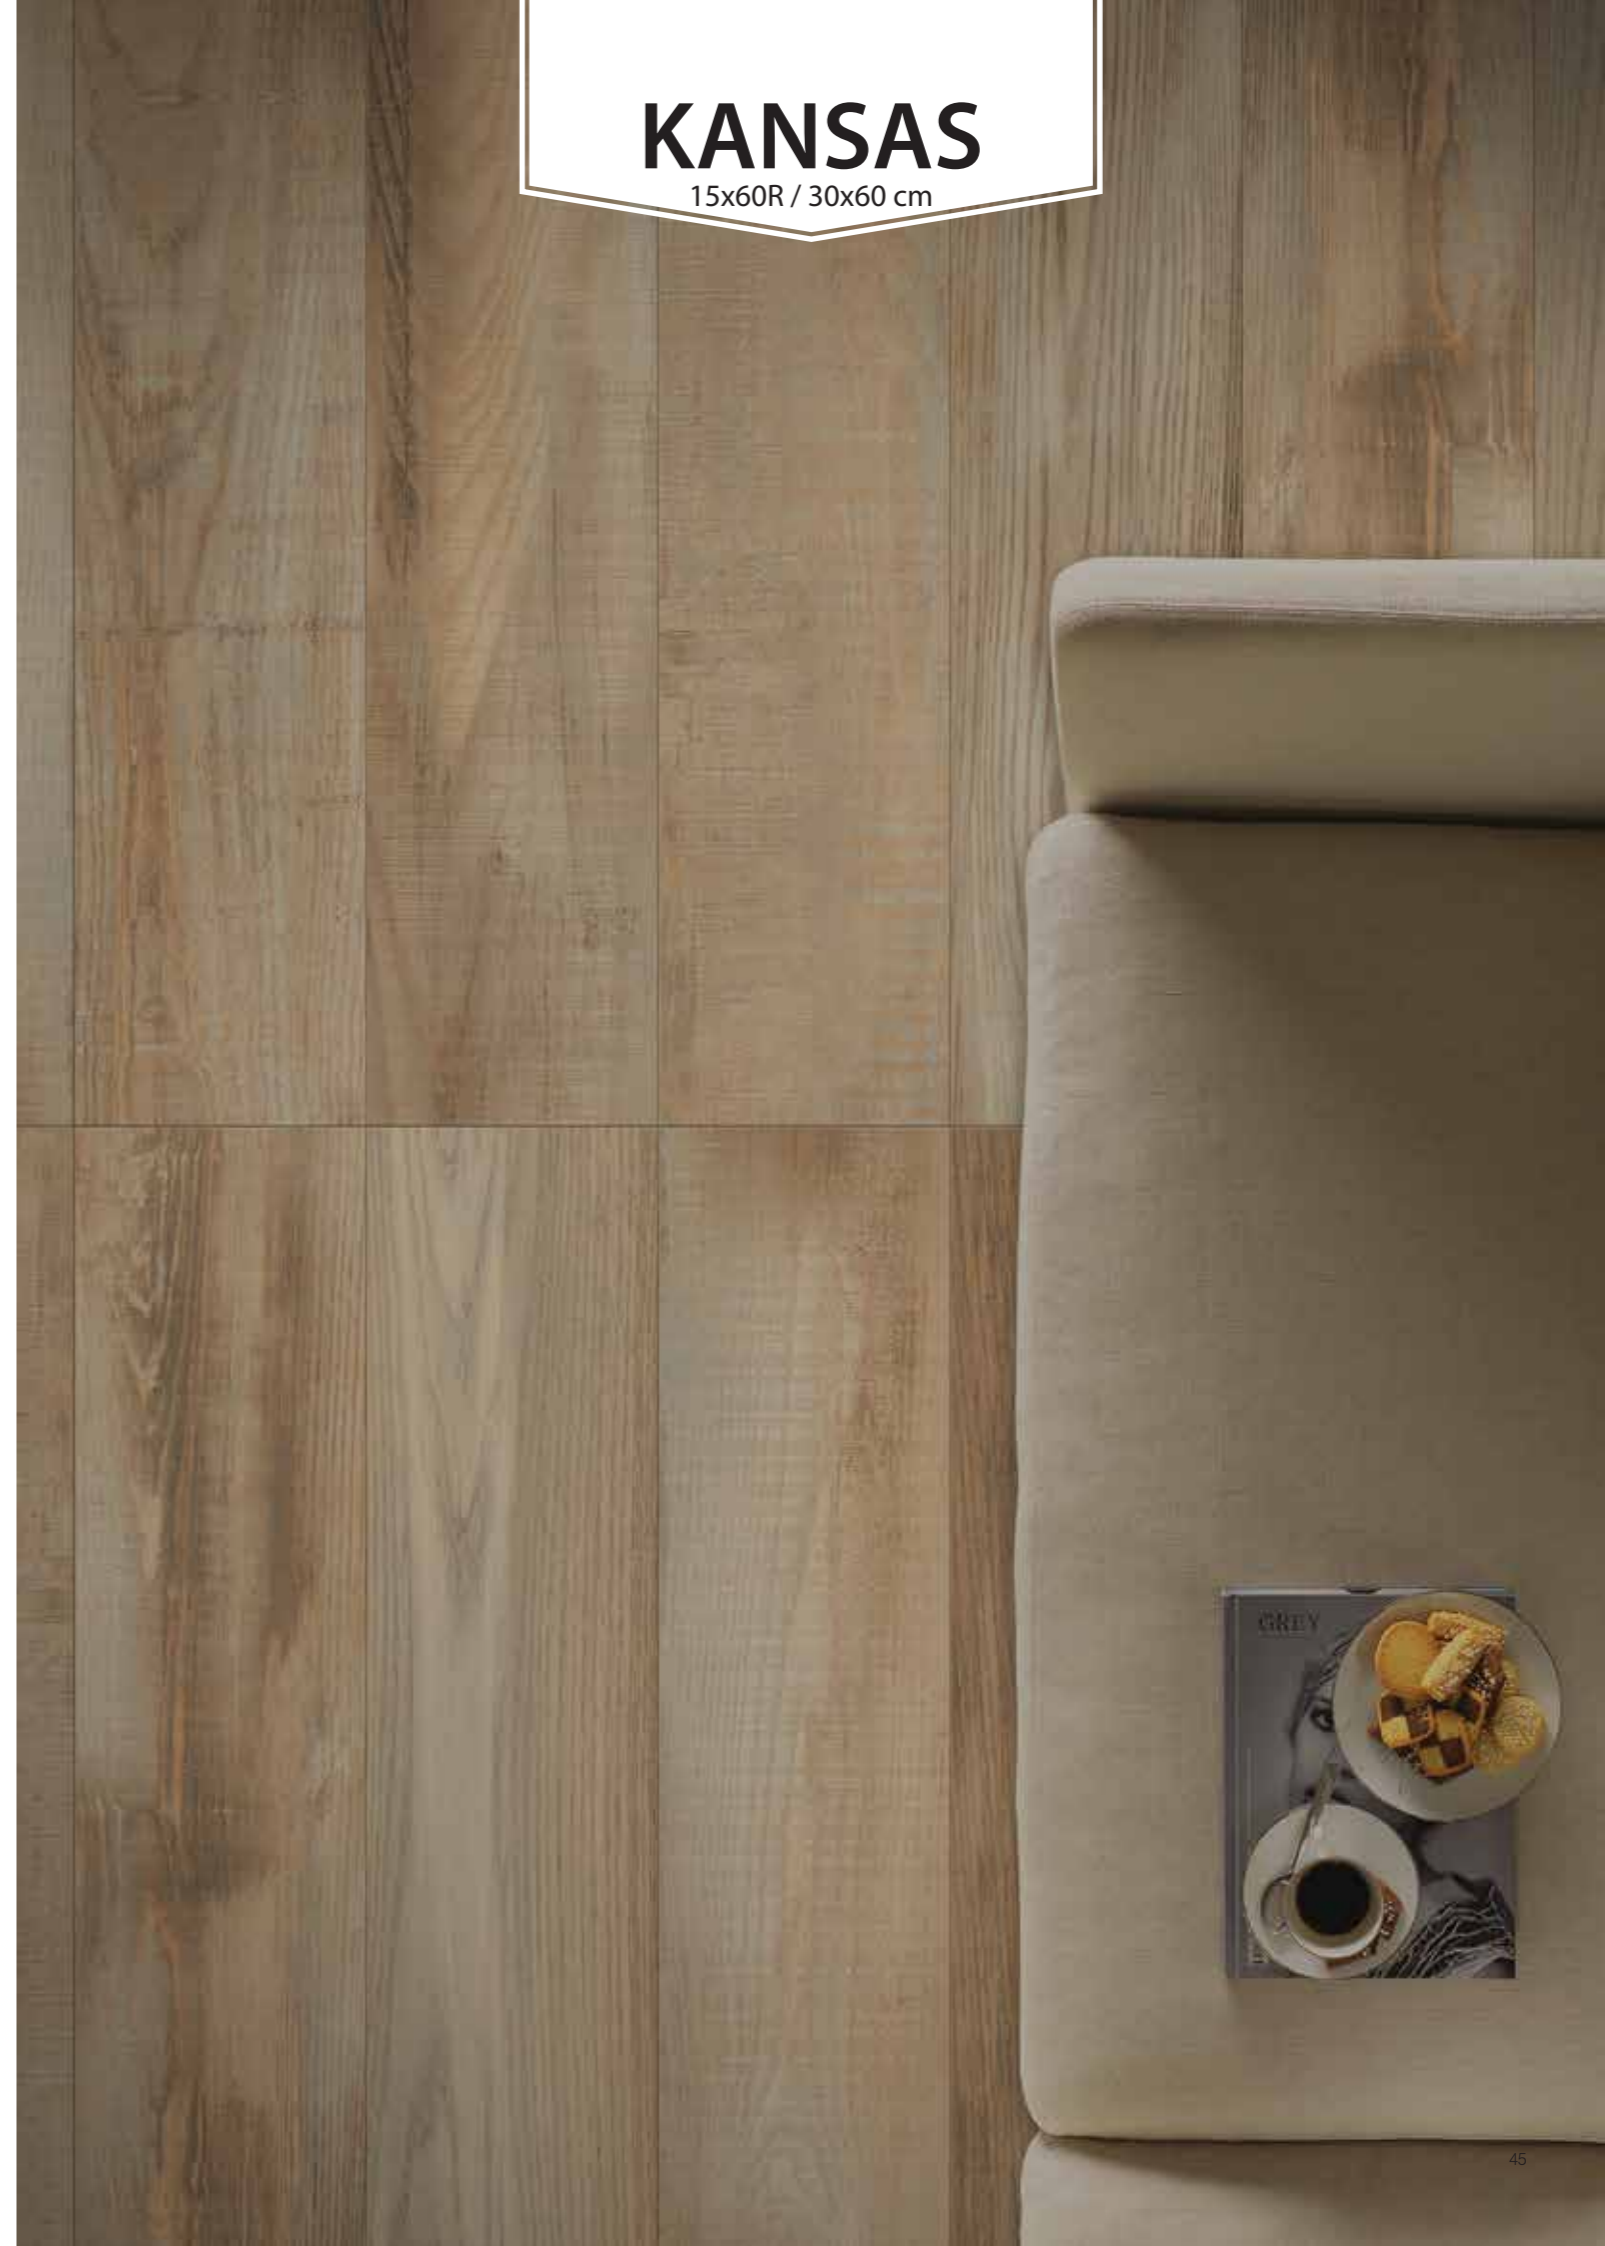

KANSAS

15x60R / 30x60 cm

	Porcelain / 30x60	Kind	Size cm	Type	pc.	m²	pc.	m²	kg
		base tile	15x60	porcelain	11	1.00	48	48.00	970
		base tile	30x60	porcelain	8	1.44	36	51.84	1100