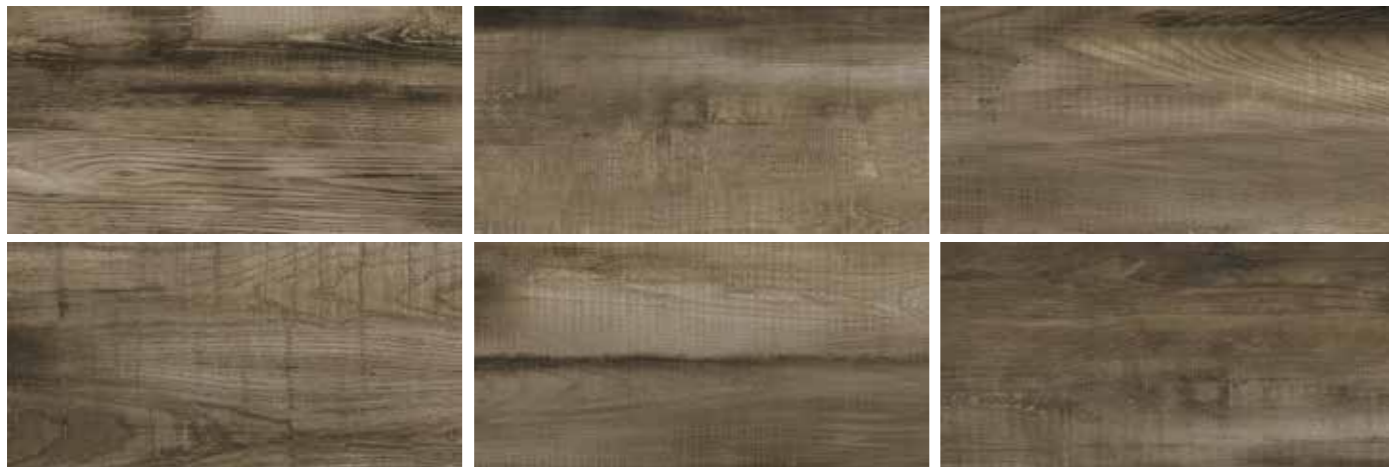

AKADIA

15x60R / 30x60 cm

Wood

8844 Kansas beige
30x60 cm matt

8892 Kansas beige
15x60 cm rectified and lappato

8845 Kansas brown
30x60 cm matt

8893 Kansas brown
15x60 cm rectified and lappato

KANSAS