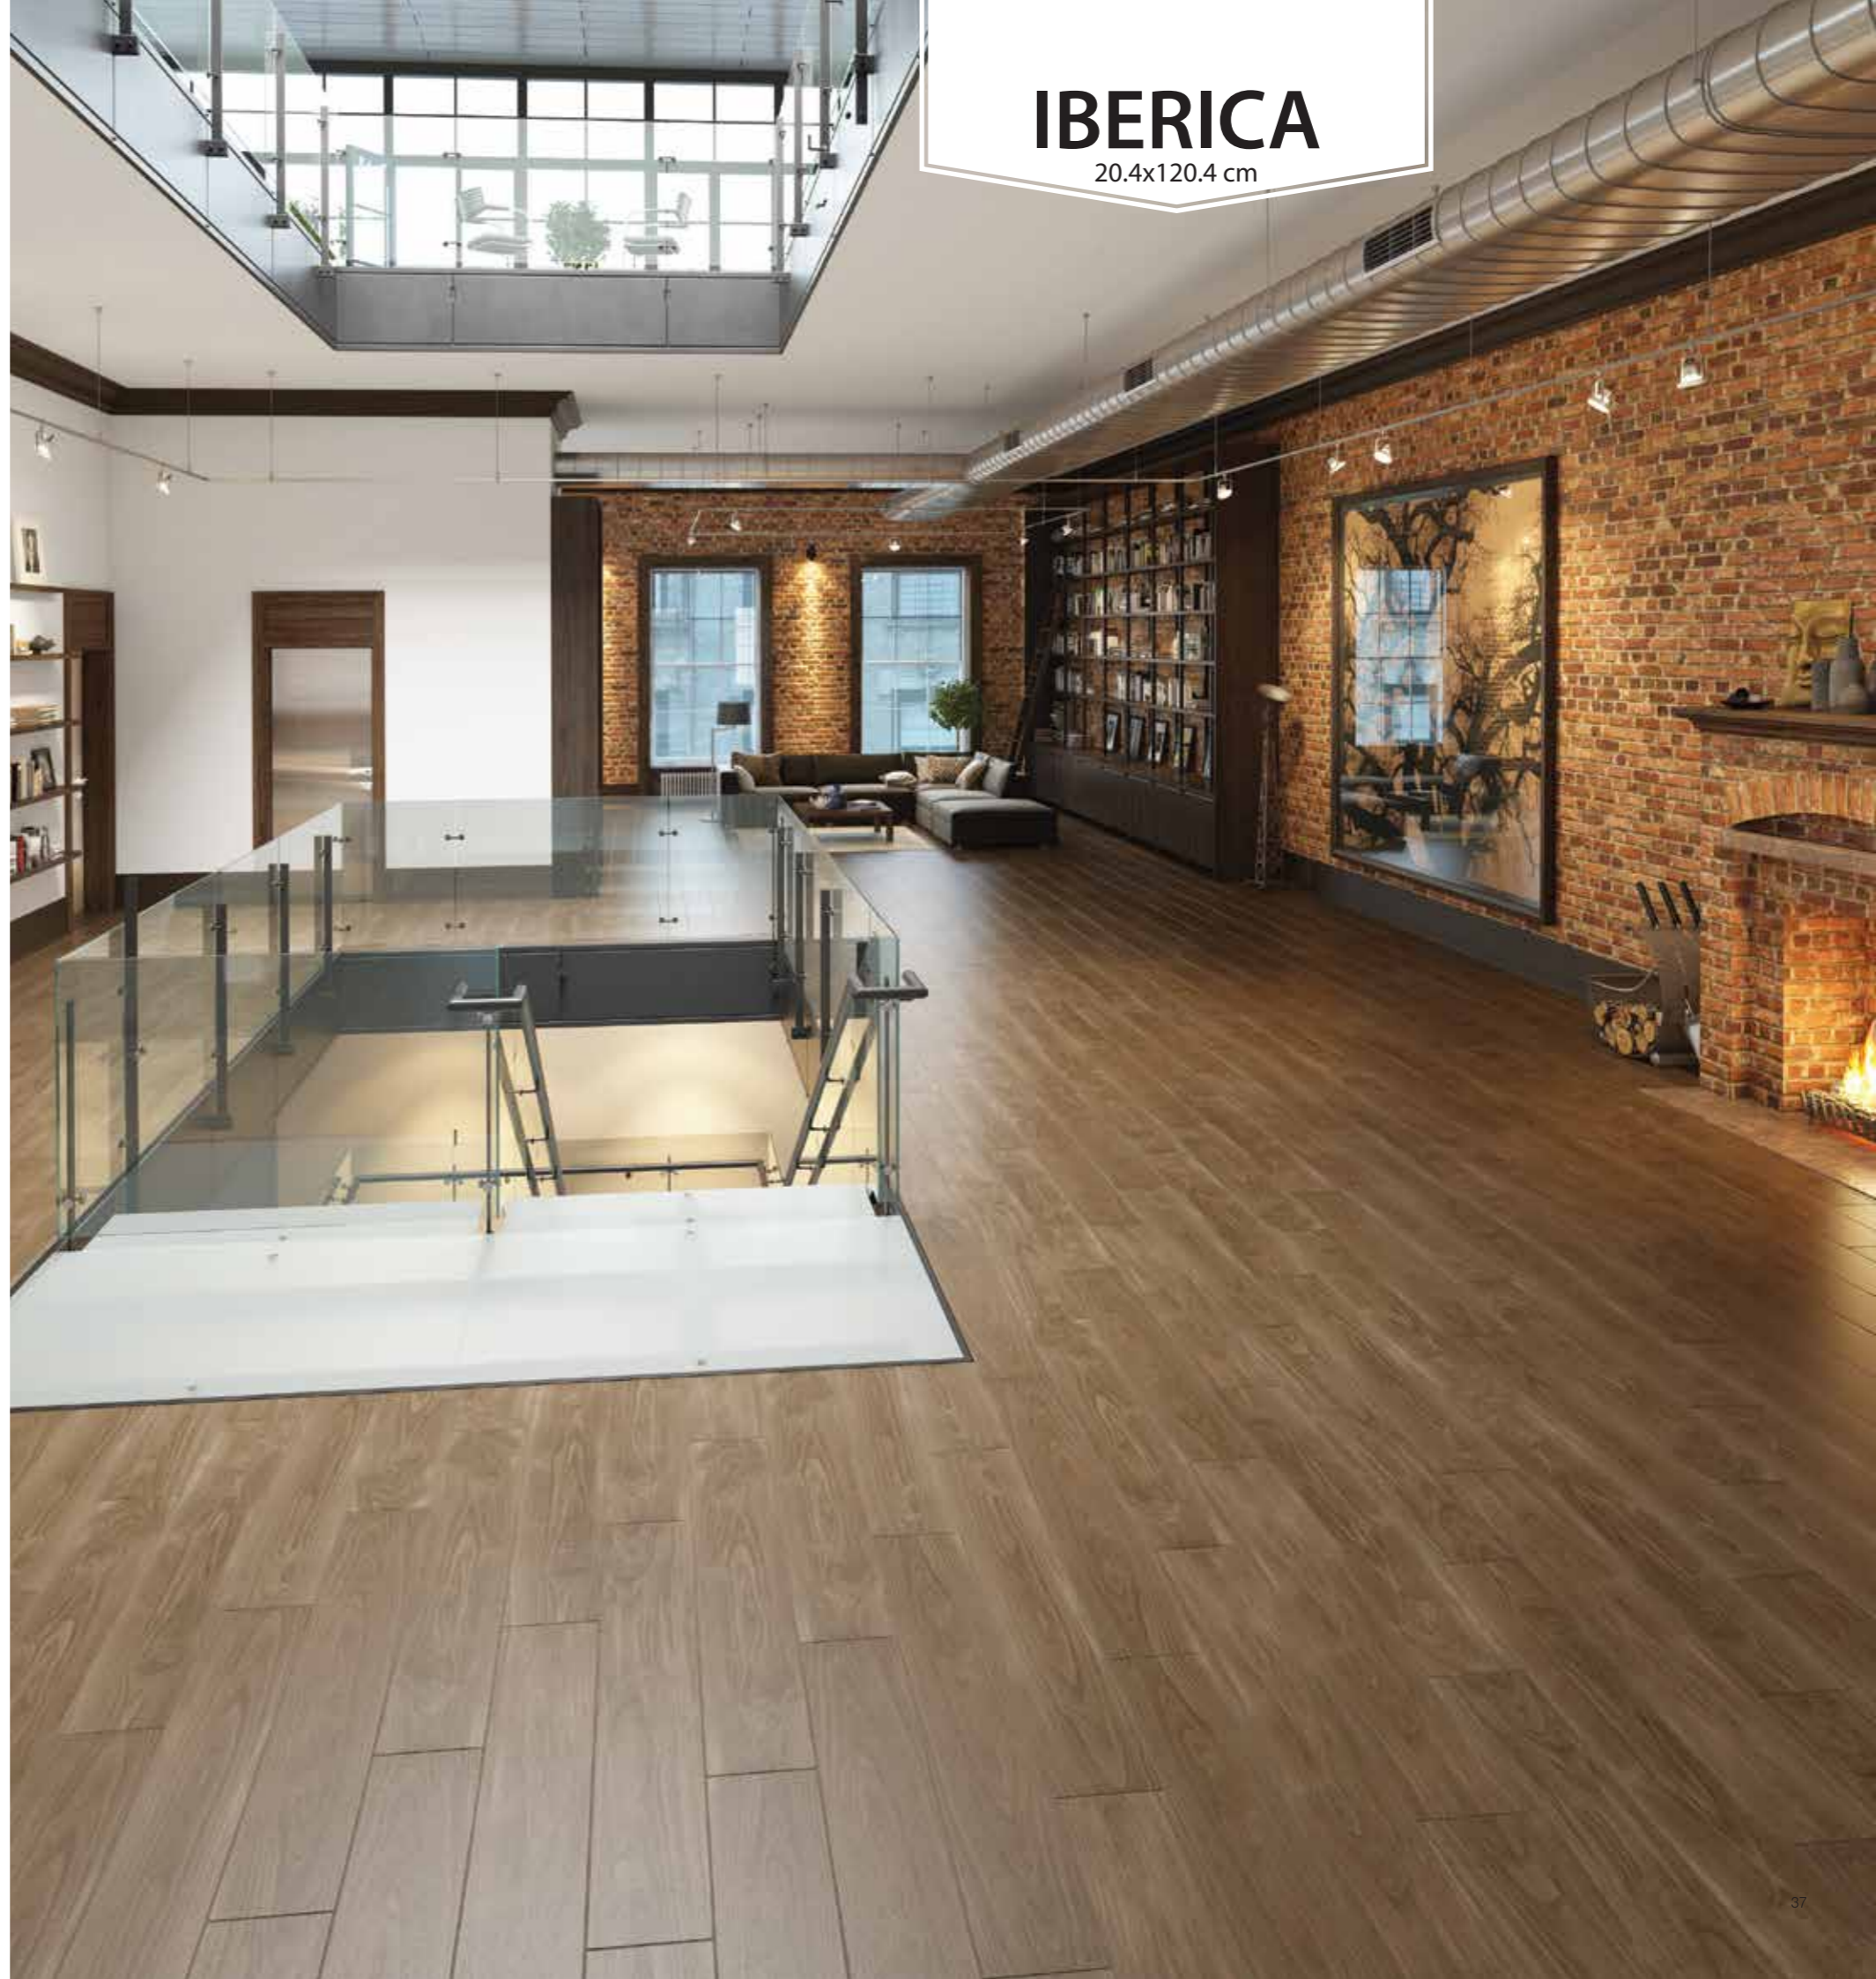

Fiore

Wood planks

9435 Iberica natural
20.4x120.4 cm matt

9436 Iberica beige
20.4x120.4 cm matt

9437 Iberica brown
20.4x120.4 cm matt

IBERICA
20.4x120.4 cm

	Size cm	Type	pc.	m ²	pc.	m ²	kg
	20.4x120.4	porcelain	4	0.98	32	31.44	730