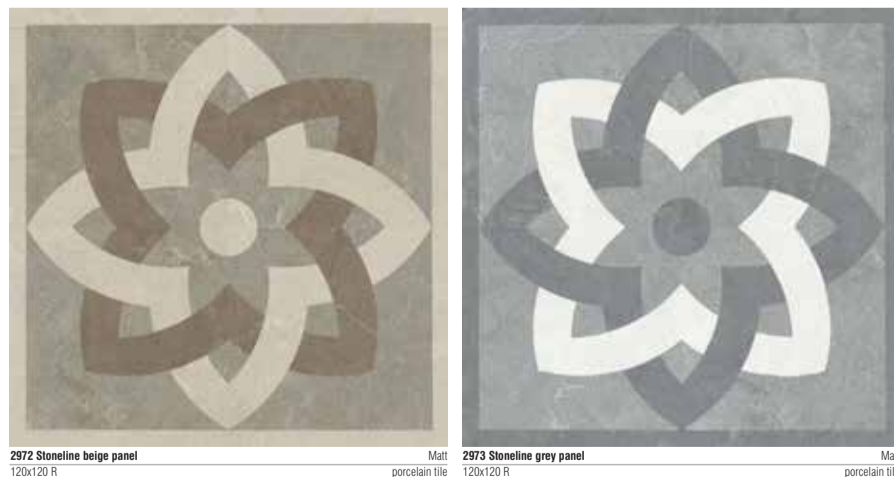

Panels 120x120

*Water Jet panels are available upon request

2972 Stoneline beige panel 120x120 R Matt porcelain tile
2973 Stoneline grey panel 120x120 R Matt porcelain tile

Size cm	Type	pc.	m²	pc.	m²	kg
20x120R	porcelain	4	0.96	40	38.40	780
15x90	porcelain	8	1.08	48	51.84	1095

Suggestion for a mix of contrasting or perfectly matched materials - PT of collection *Stoneline* can be combined with PT with different design. Wood planks series *Matera* (15x90 cm) and *Tarragona* (20x120R cm) mixed with *Stoneline* tiles will create filling for coziness and warmth to the space.