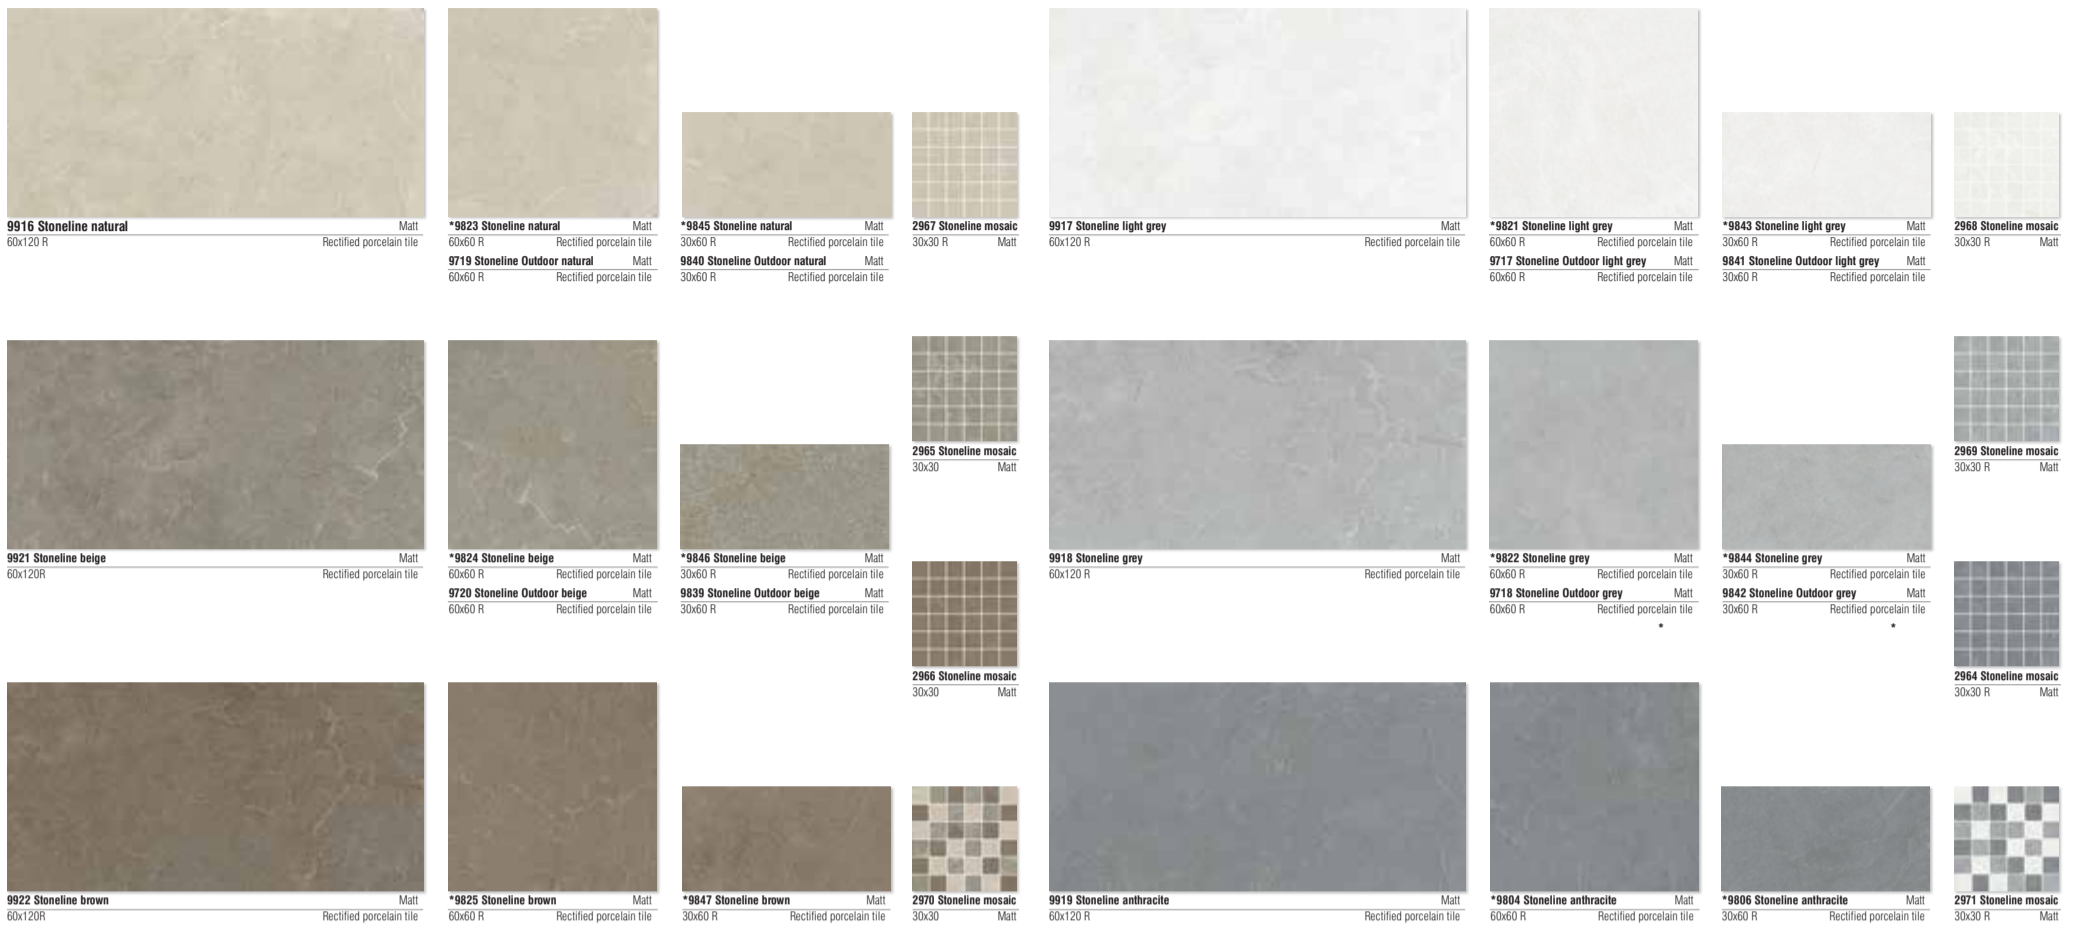

Products

120x120R / 60x120R / 60x60R / 60x60x2R / 30x60R / 30x30R cm

*For size 30x60 & 60x60 (w/o outdoor) 30x60R & 60x60R the design is printed in light structure