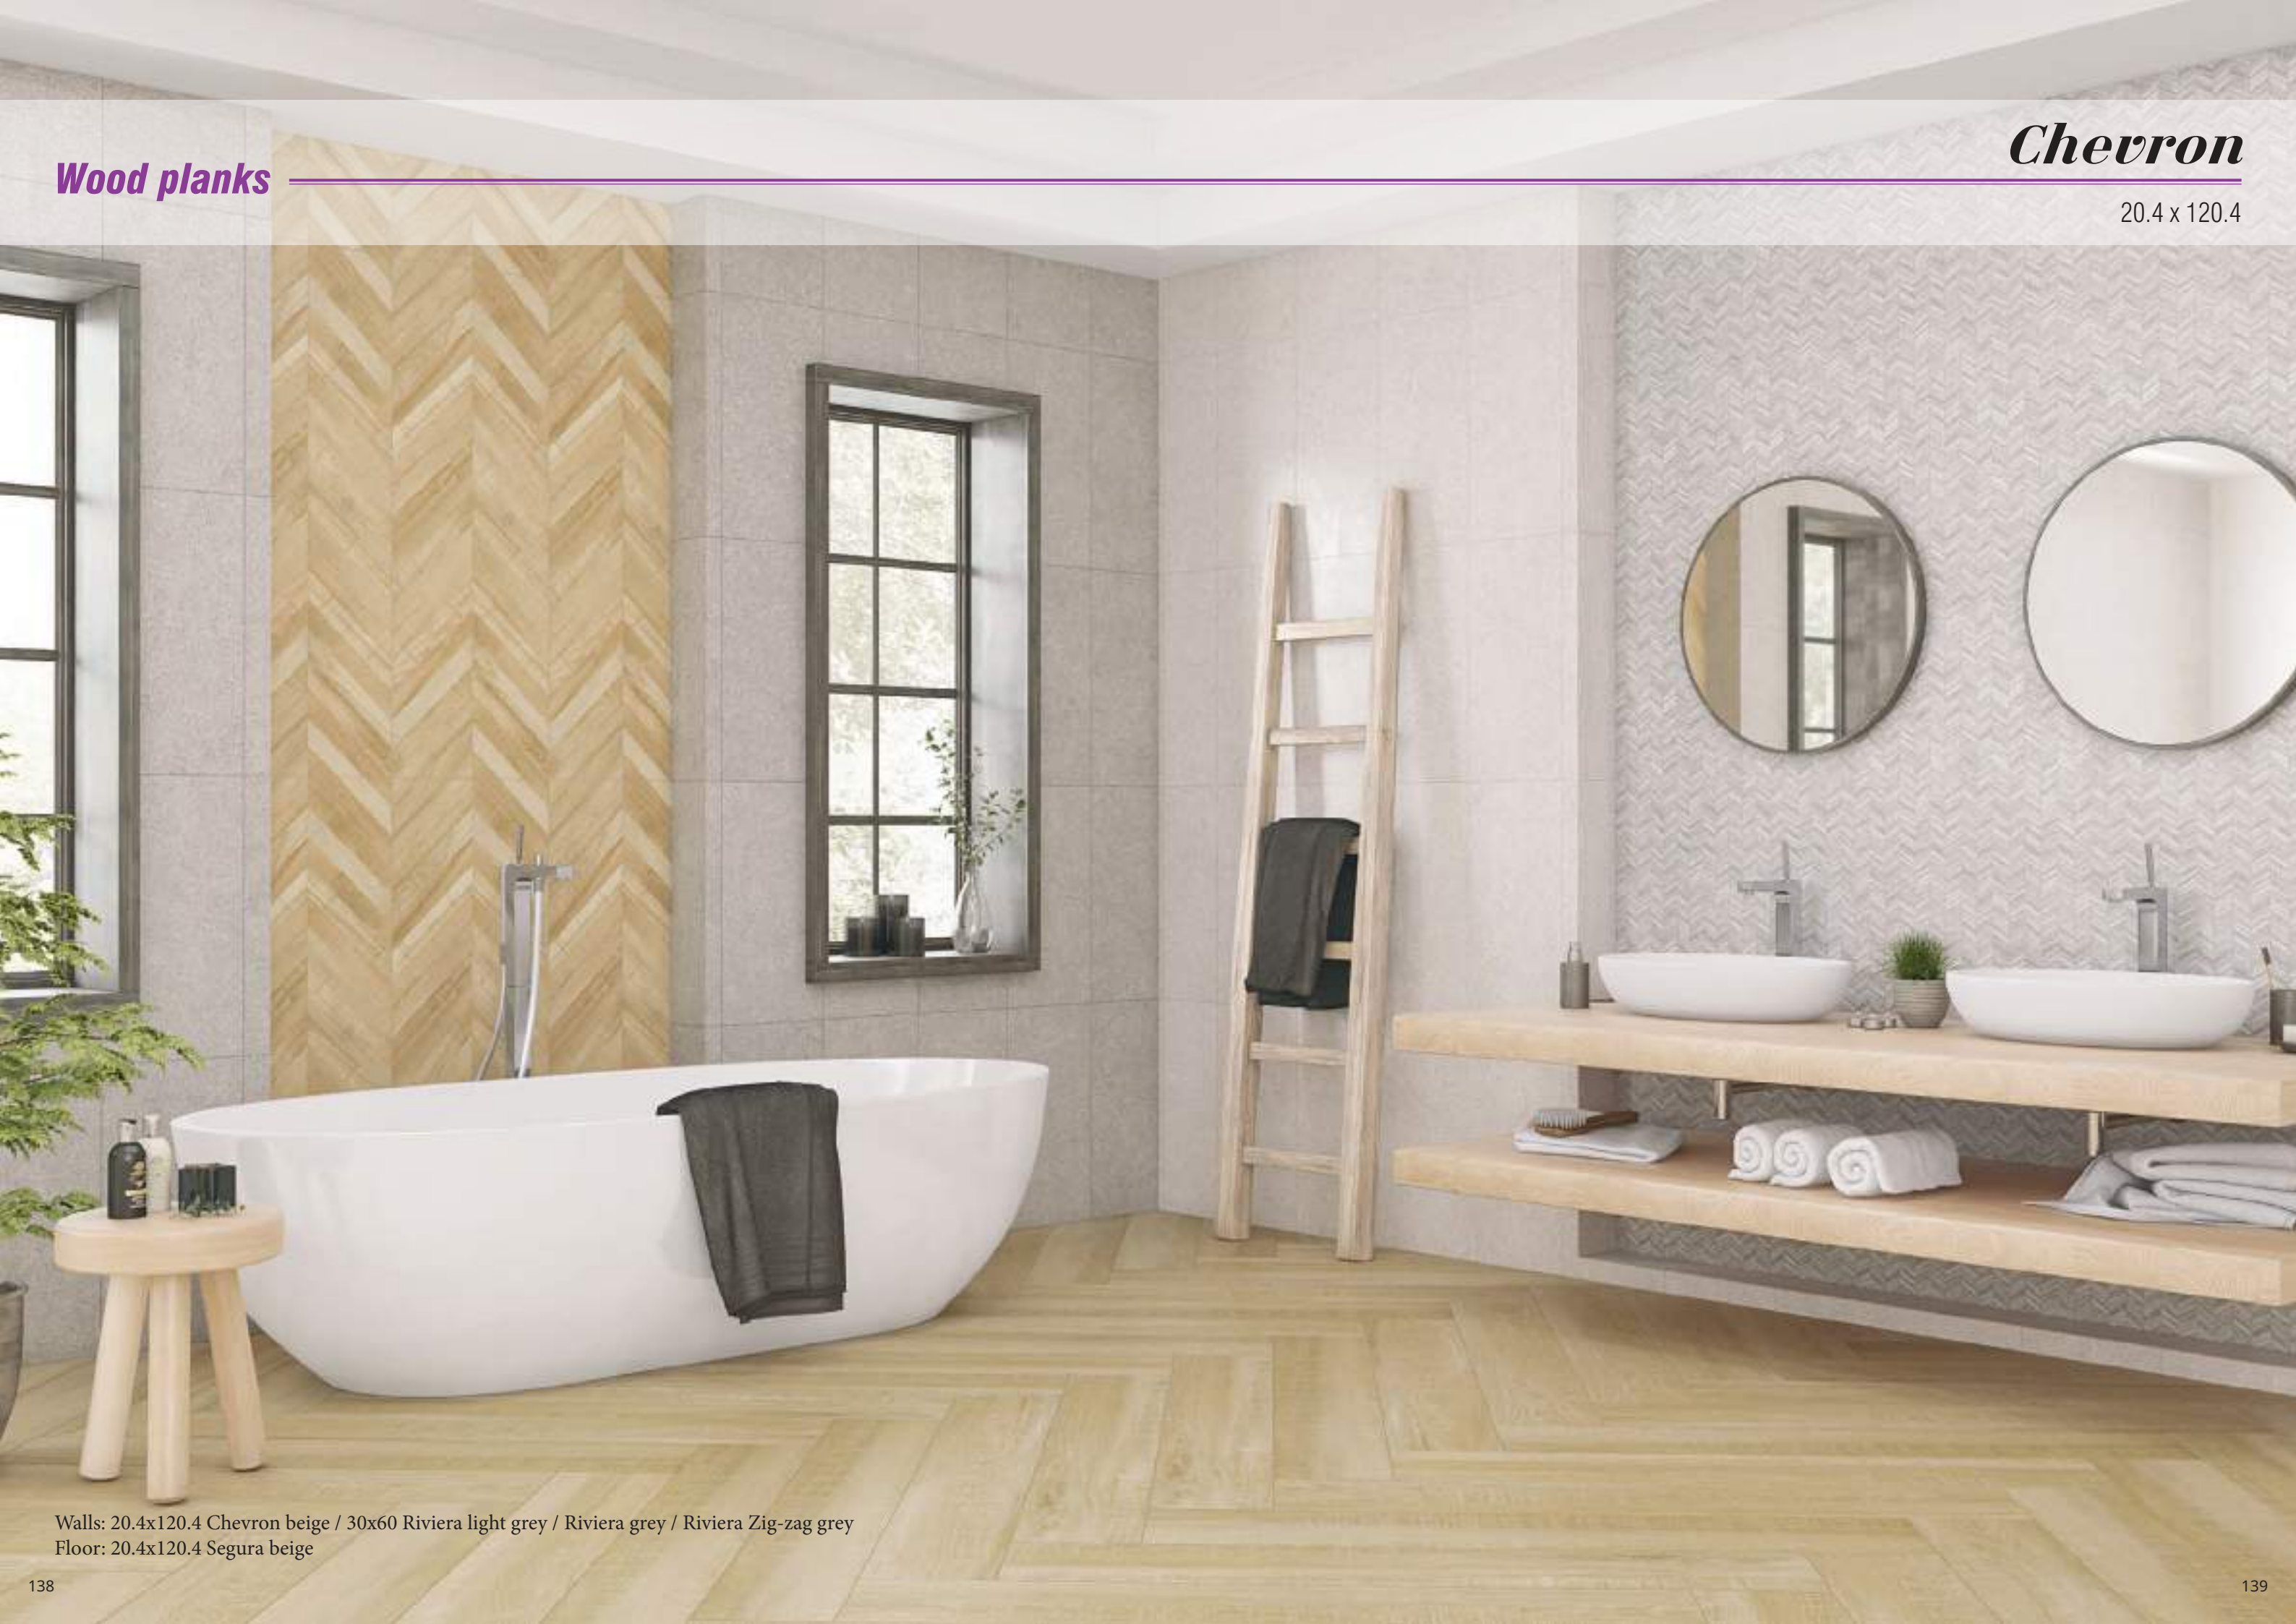

Wood planks

Asturia

20.4 x 120.4

Floor: 20.4x120.4 Asturia grey

Wood planks

Chevron

20.4 x 120.4

Walls: 20.4x120.4 Chevron beige / 30x60 Riviera light grey / Riviera grey / Riviera Zig-zag grey
Floor: 20.4x120.4 Segura beige