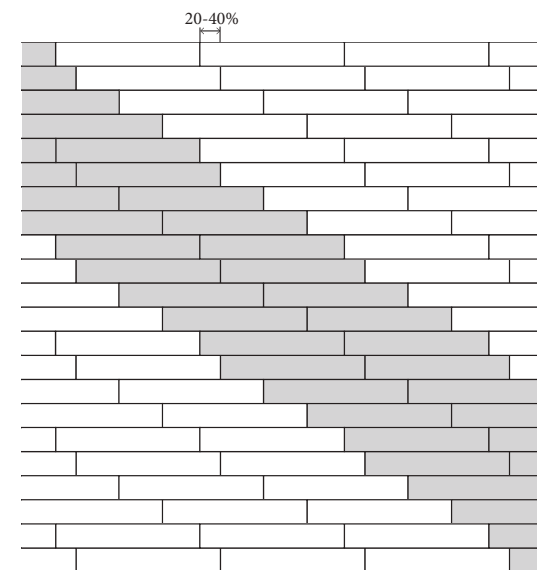

20.4x120.4 / 20x120R / 15x90 / 15.5 x 60.5 / 10x70