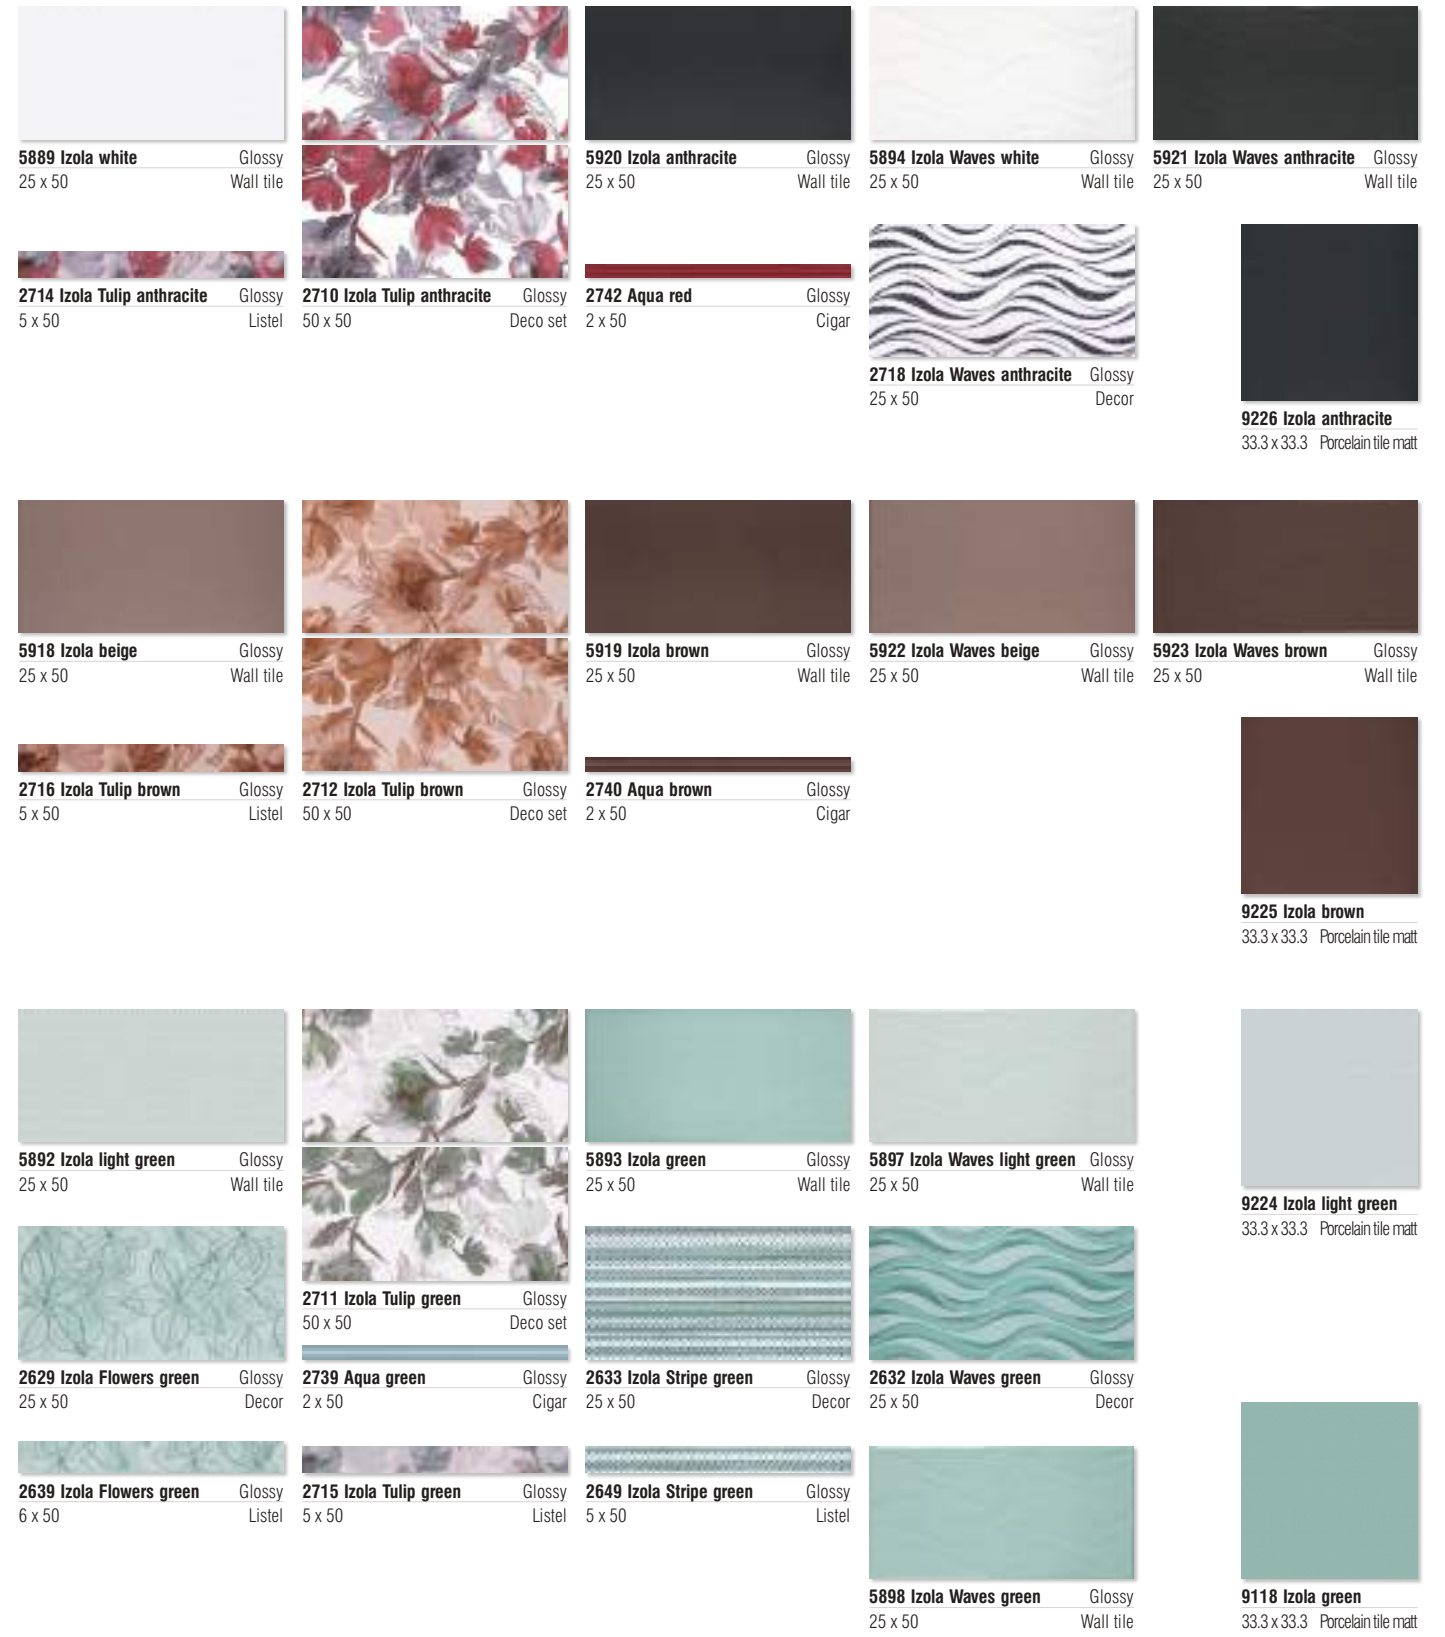

25 x 50

Size cm	Type	pc	m²	pc	m²	kg	Kind	Size cm	Type	pc
25x50	wall	12	1.50	42	63.00	1077	decor	25x50	wall	10
50x50	wall	5					listel	5x50	wall	20
33.3x33.3	porcelain	13	1.44	44	63.43	1099	listel	6x50	wall	30
							cigar	2x50	wall	20