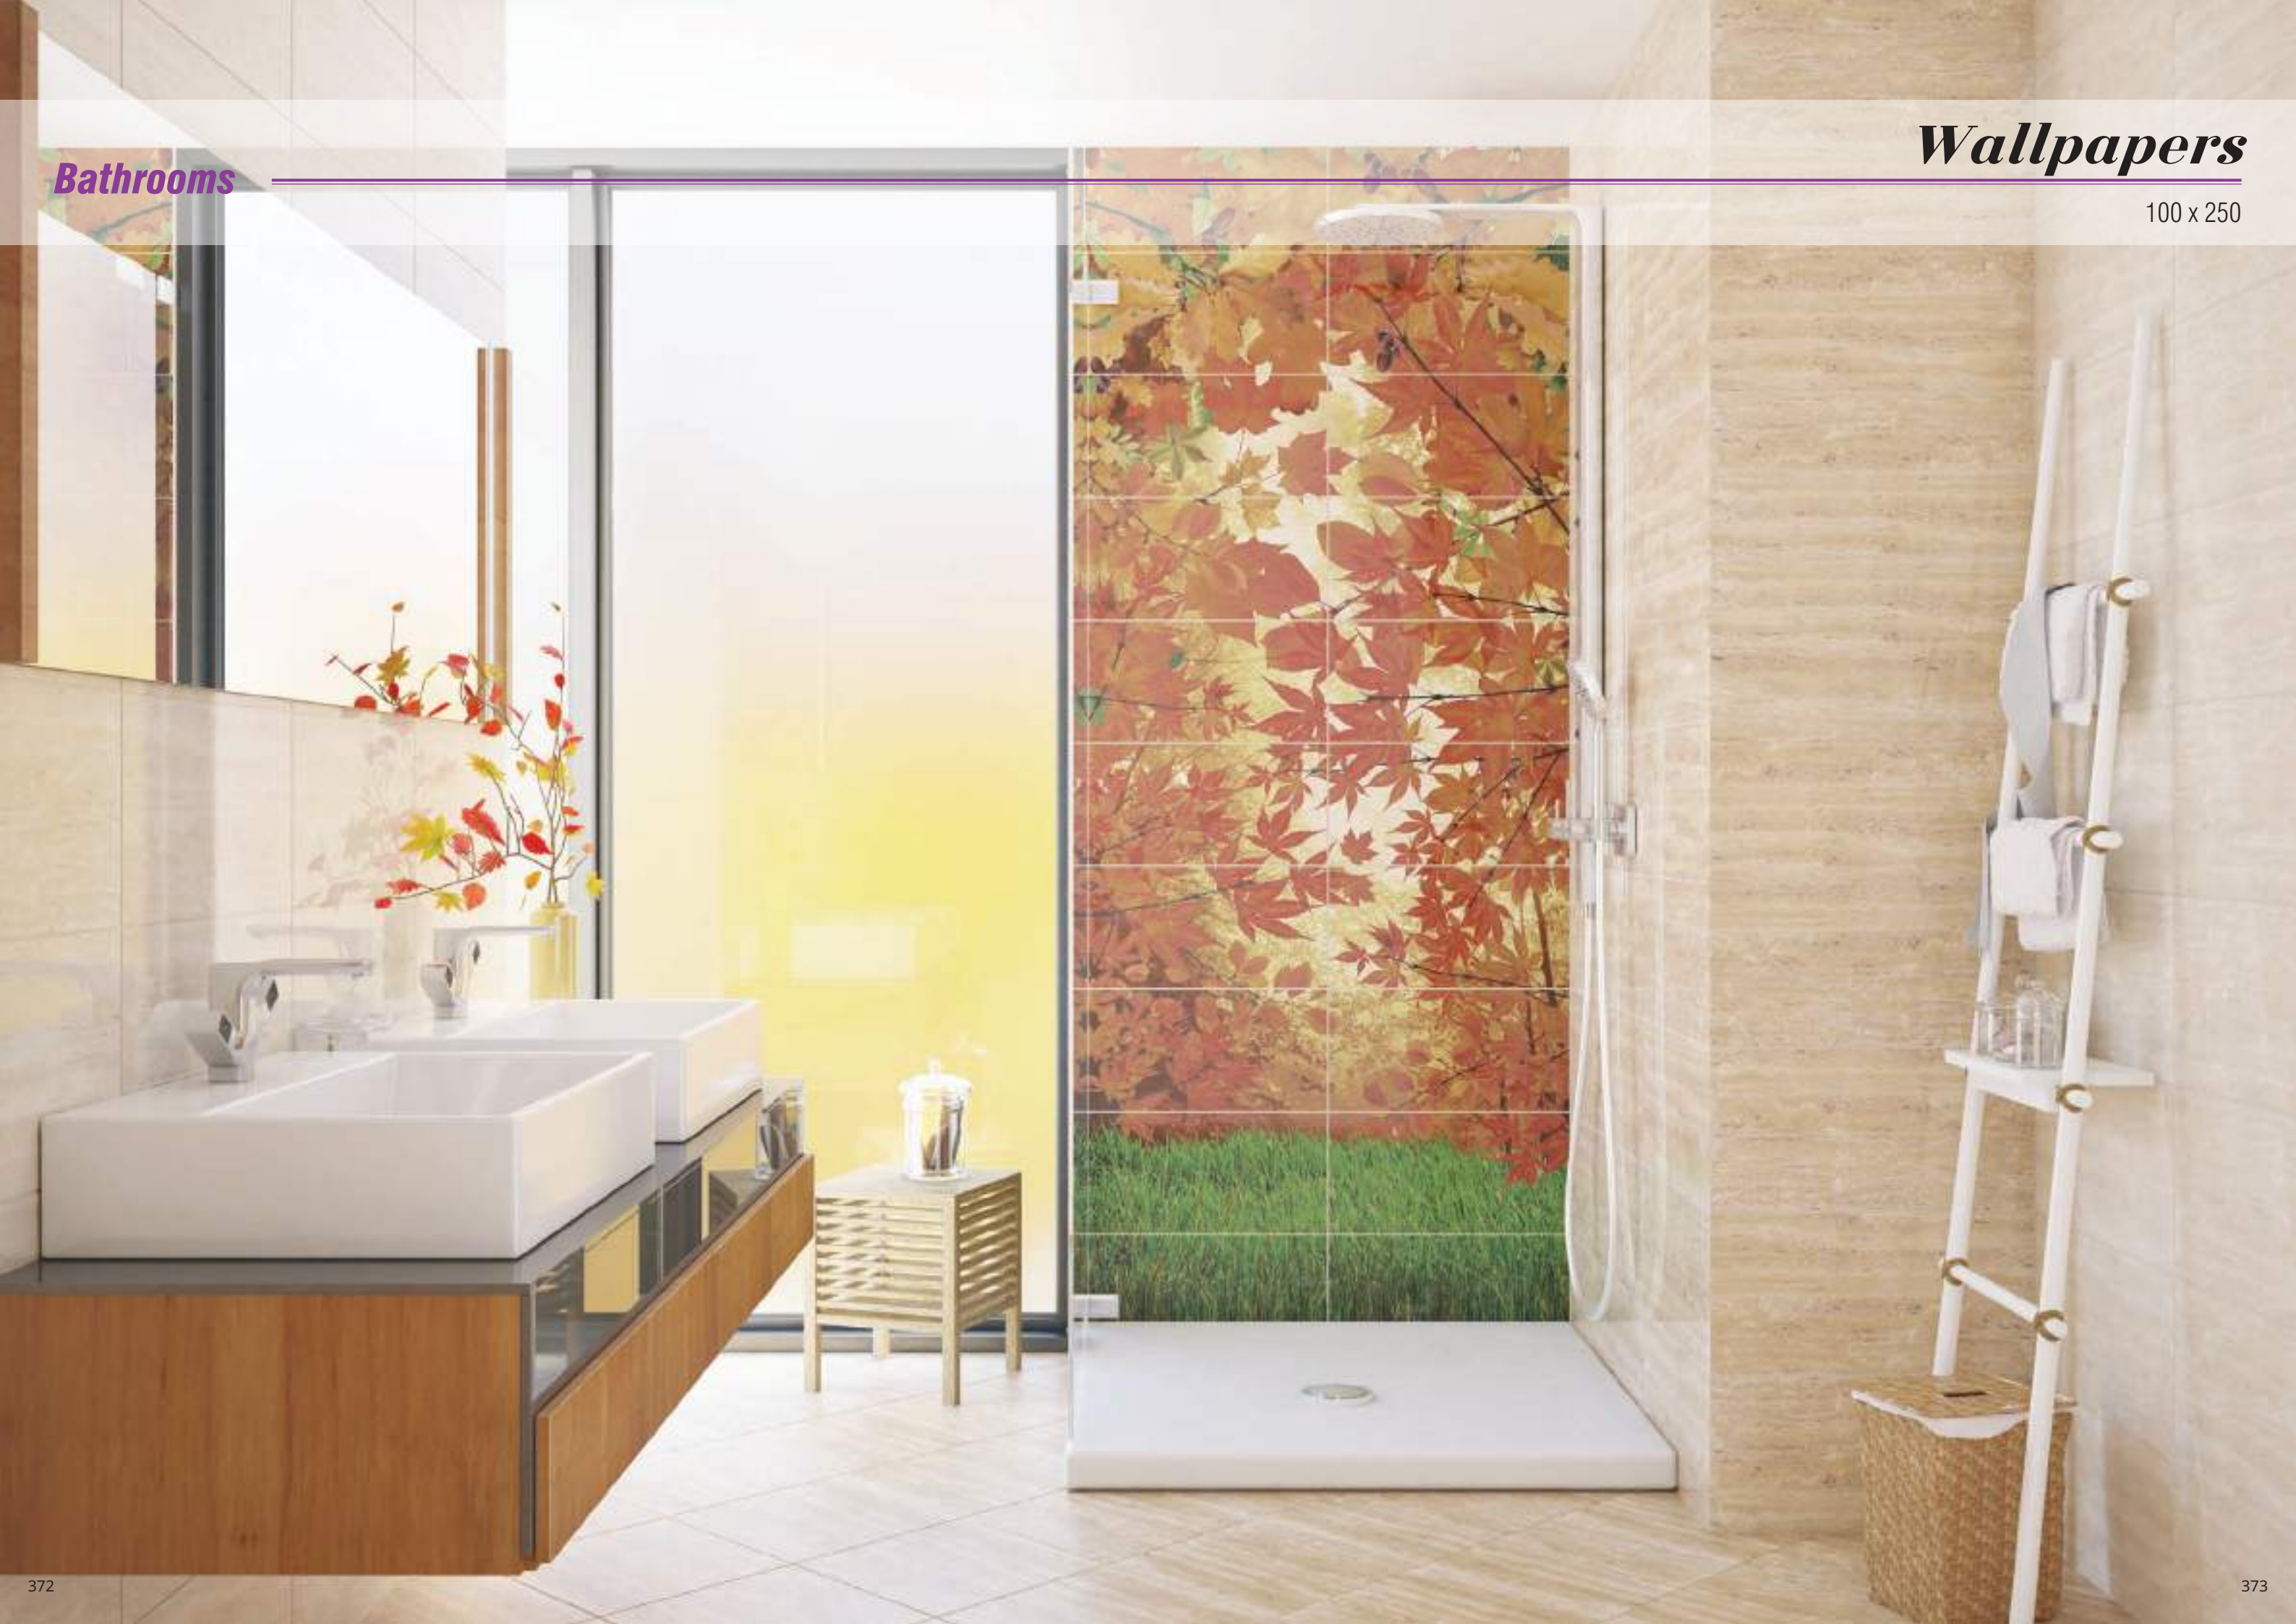

Size cm	Type	pc	m ²	pc	m ²	kg
25.5 x 75.5	wall	6	1.16	54	62.38	964
30x60	wall	9	1.62	48	77.76	1240
25x50	wall	12	1.50	42	63.00	1030

Bathrooms

Leaves

100 x 250

Bathrooms

Palms

100 x 250

Orchid